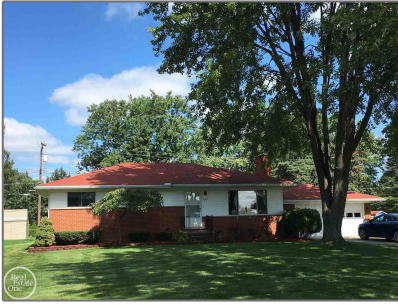

Residential For sale

1,236 Sqft - 5315 Helene, Shelby Twp, Michigan
48316

Basic Details

Property Type:	Residential
Listing Type:	For sale
Listing ID:	31359623
Price:	\$202,000
Bedrooms:	3
Bathrooms:	2
Square Footage:	1,236 Sqft
Year Built:	1962

Address Map

Country:	United States
State:	Michigan
County:	Macomb
City:	Shelby Twp
Area:	Shelby Twp (50007)
Subdivision:	Evergreen Acres # 01
Zipcode:	48316
Street:	5315 Helene
Longitude:	W84° 56' 26.5"
Latitude:	N42° 40' 15.2"