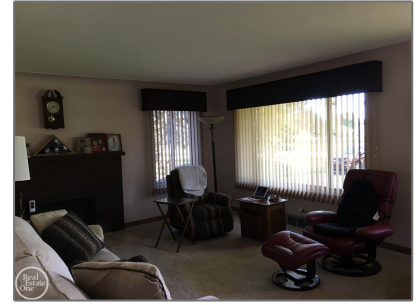

Residential For sale

1,236 Sqft - 5315 Helene, Shelby Twp, Michigan
48316

Basic Details

Property Type:	Residential
Listing Type:	For sale
Listing ID:	31359623
Price:	\$202,000
Bedrooms:	3
Bathrooms:	2
Square Footage:	1,236 Sqft
Year Built:	1962